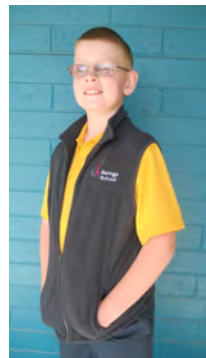

Item 4

Boys/Girls Polar Fleece Vest with Baringa logo

Sizes available
Child size 6 – 14
Adults size Sm – XXL

Price $22.00 Child sizes
$26.40 Adult sizes