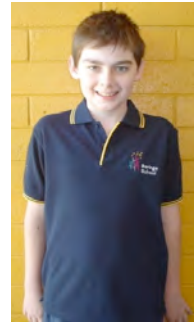

Baringa School School Uniform Options

Item 1

Boys/Girls Full Zip Long Sleeve Polar Fleece Jacket

Sizes available
Child size 4 – 14
Adults size Sm - XXL

Price \$27.50 child size
\$30.80 Adult sizes

Item 3

Boys/Girls Polo Shirt

Sizes available
Child size 4 - 14
Adults size Sm – XXXL

Price \$17.05 Child sizes
\$20.35 Adult sizes

Item 2

Boys/Girls Contrast Polar Fleece long sleeved top

Sizes available
Child size 6 – 14
Adults size Sm – XXL